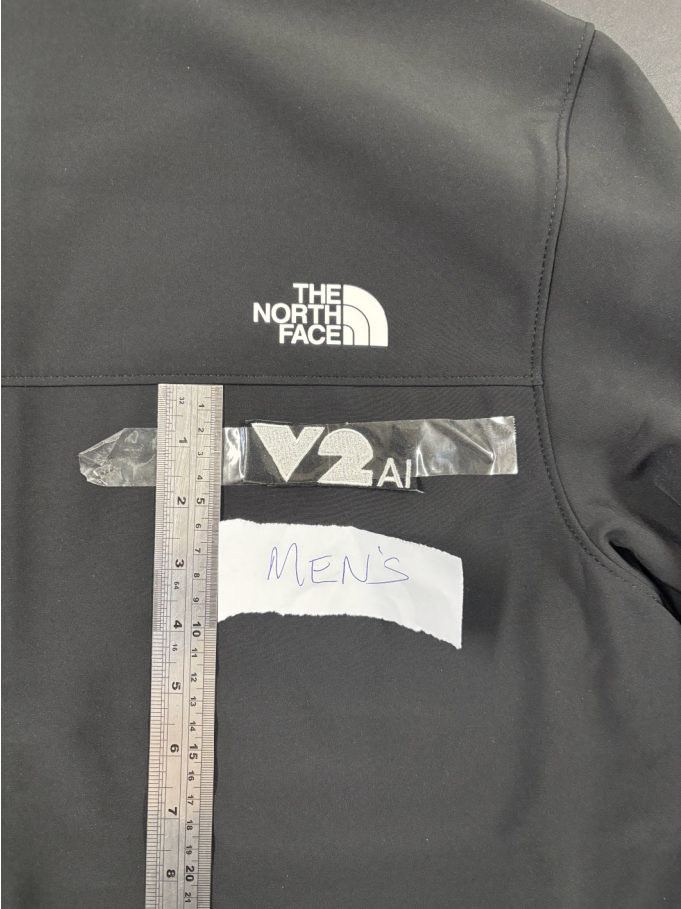

Men's Apex Bionic 3 Jacket - Black
Women's Apex Bionic 3 Jacket - Black

FRONT

BACK