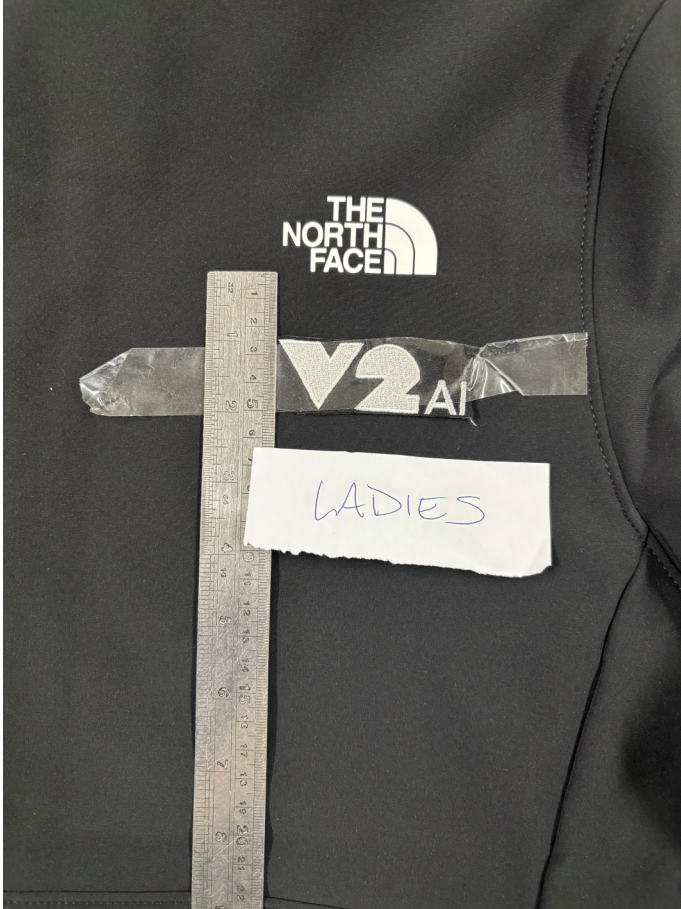

Men's Apex Bionic 3 Jacket - Black
Women's Apex Bionic 3 Jacket - Black

FRONT

BACK