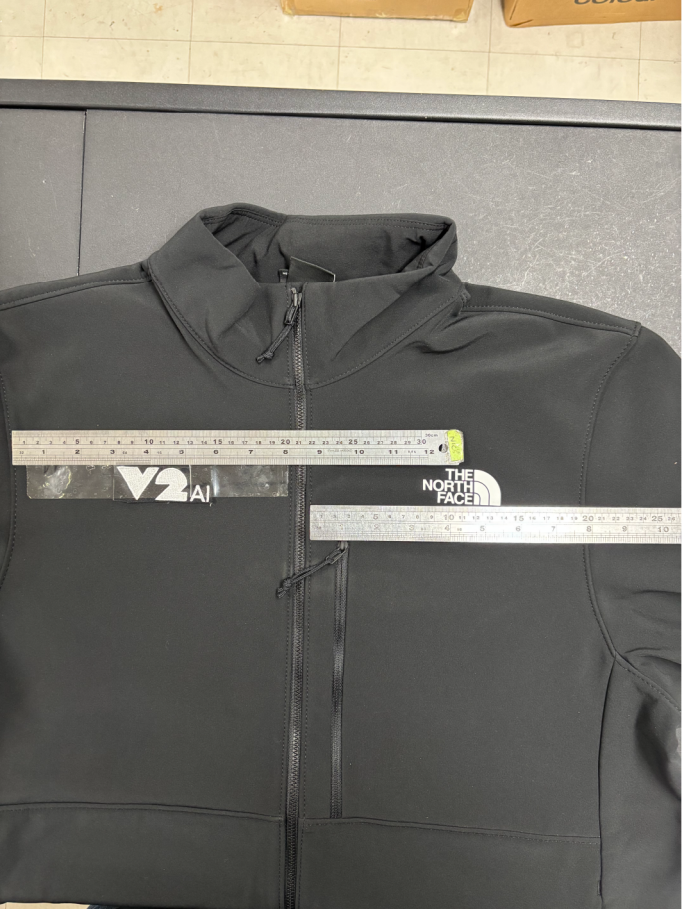

Men's Apex Bionic 3 Jacket - Black
Women's Apex Bionic 3 Jacket - Black

FRONT

BACK