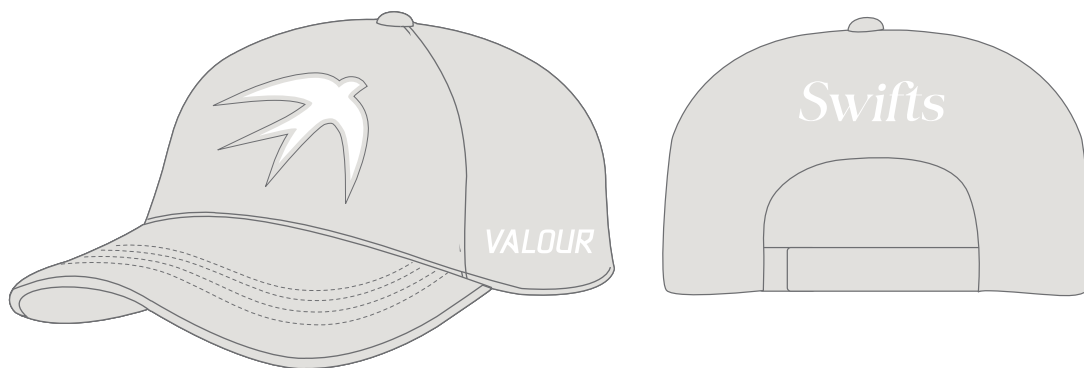

DETAILS

COLOURS

WHITE	1	BONE TO MATCH CAP	2
-------	---	-------------------	---

BASE COLOURS

2

LOGOS

SIZE	50mmH
LOCATION	Front
TYPE	3D EMB
COLOURS	1 2

VALOUR	
SIZE	50 mm W
LOCATION	left side
TYPE	EMB
COLOURS	1

<i>Swifts</i>	
SIZE	60mm W x 16.6mm H
LOCATION	back
TYPE	EMB
COLOURS	1

3D FRONT EMBROIDERY REFERENCE
LIKE BELOW WITH KEYLINE

AS COLOUR:
FRAME CAP 1160
COLOUR: BONE