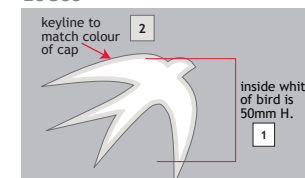

DETAILS

COLOURS

WHITE	1	BONE TO MATCH CAP	2
-------	---	-------------------	---

BASE COLOURS

2

LOGOS

SIZE	50mmH
LOCATION	Front
TYPE	3D EMB
COLOURS	1 2

VALOUR	
SIZE	50 mm W
LOCATION	left side
TYPE	EMB
COLOURS	1

<i>Swifts</i>	
SIZE	60mm W x 16.6mm H
LOCATION	back
TYPE	EMB
COLOURS	1

3D FRONT EMBROIDERY REFERENCE
LIKE BELOW WITH KEYLINE

AS COLOUR:
FRAME CAP 1160
COLOUR: BONE